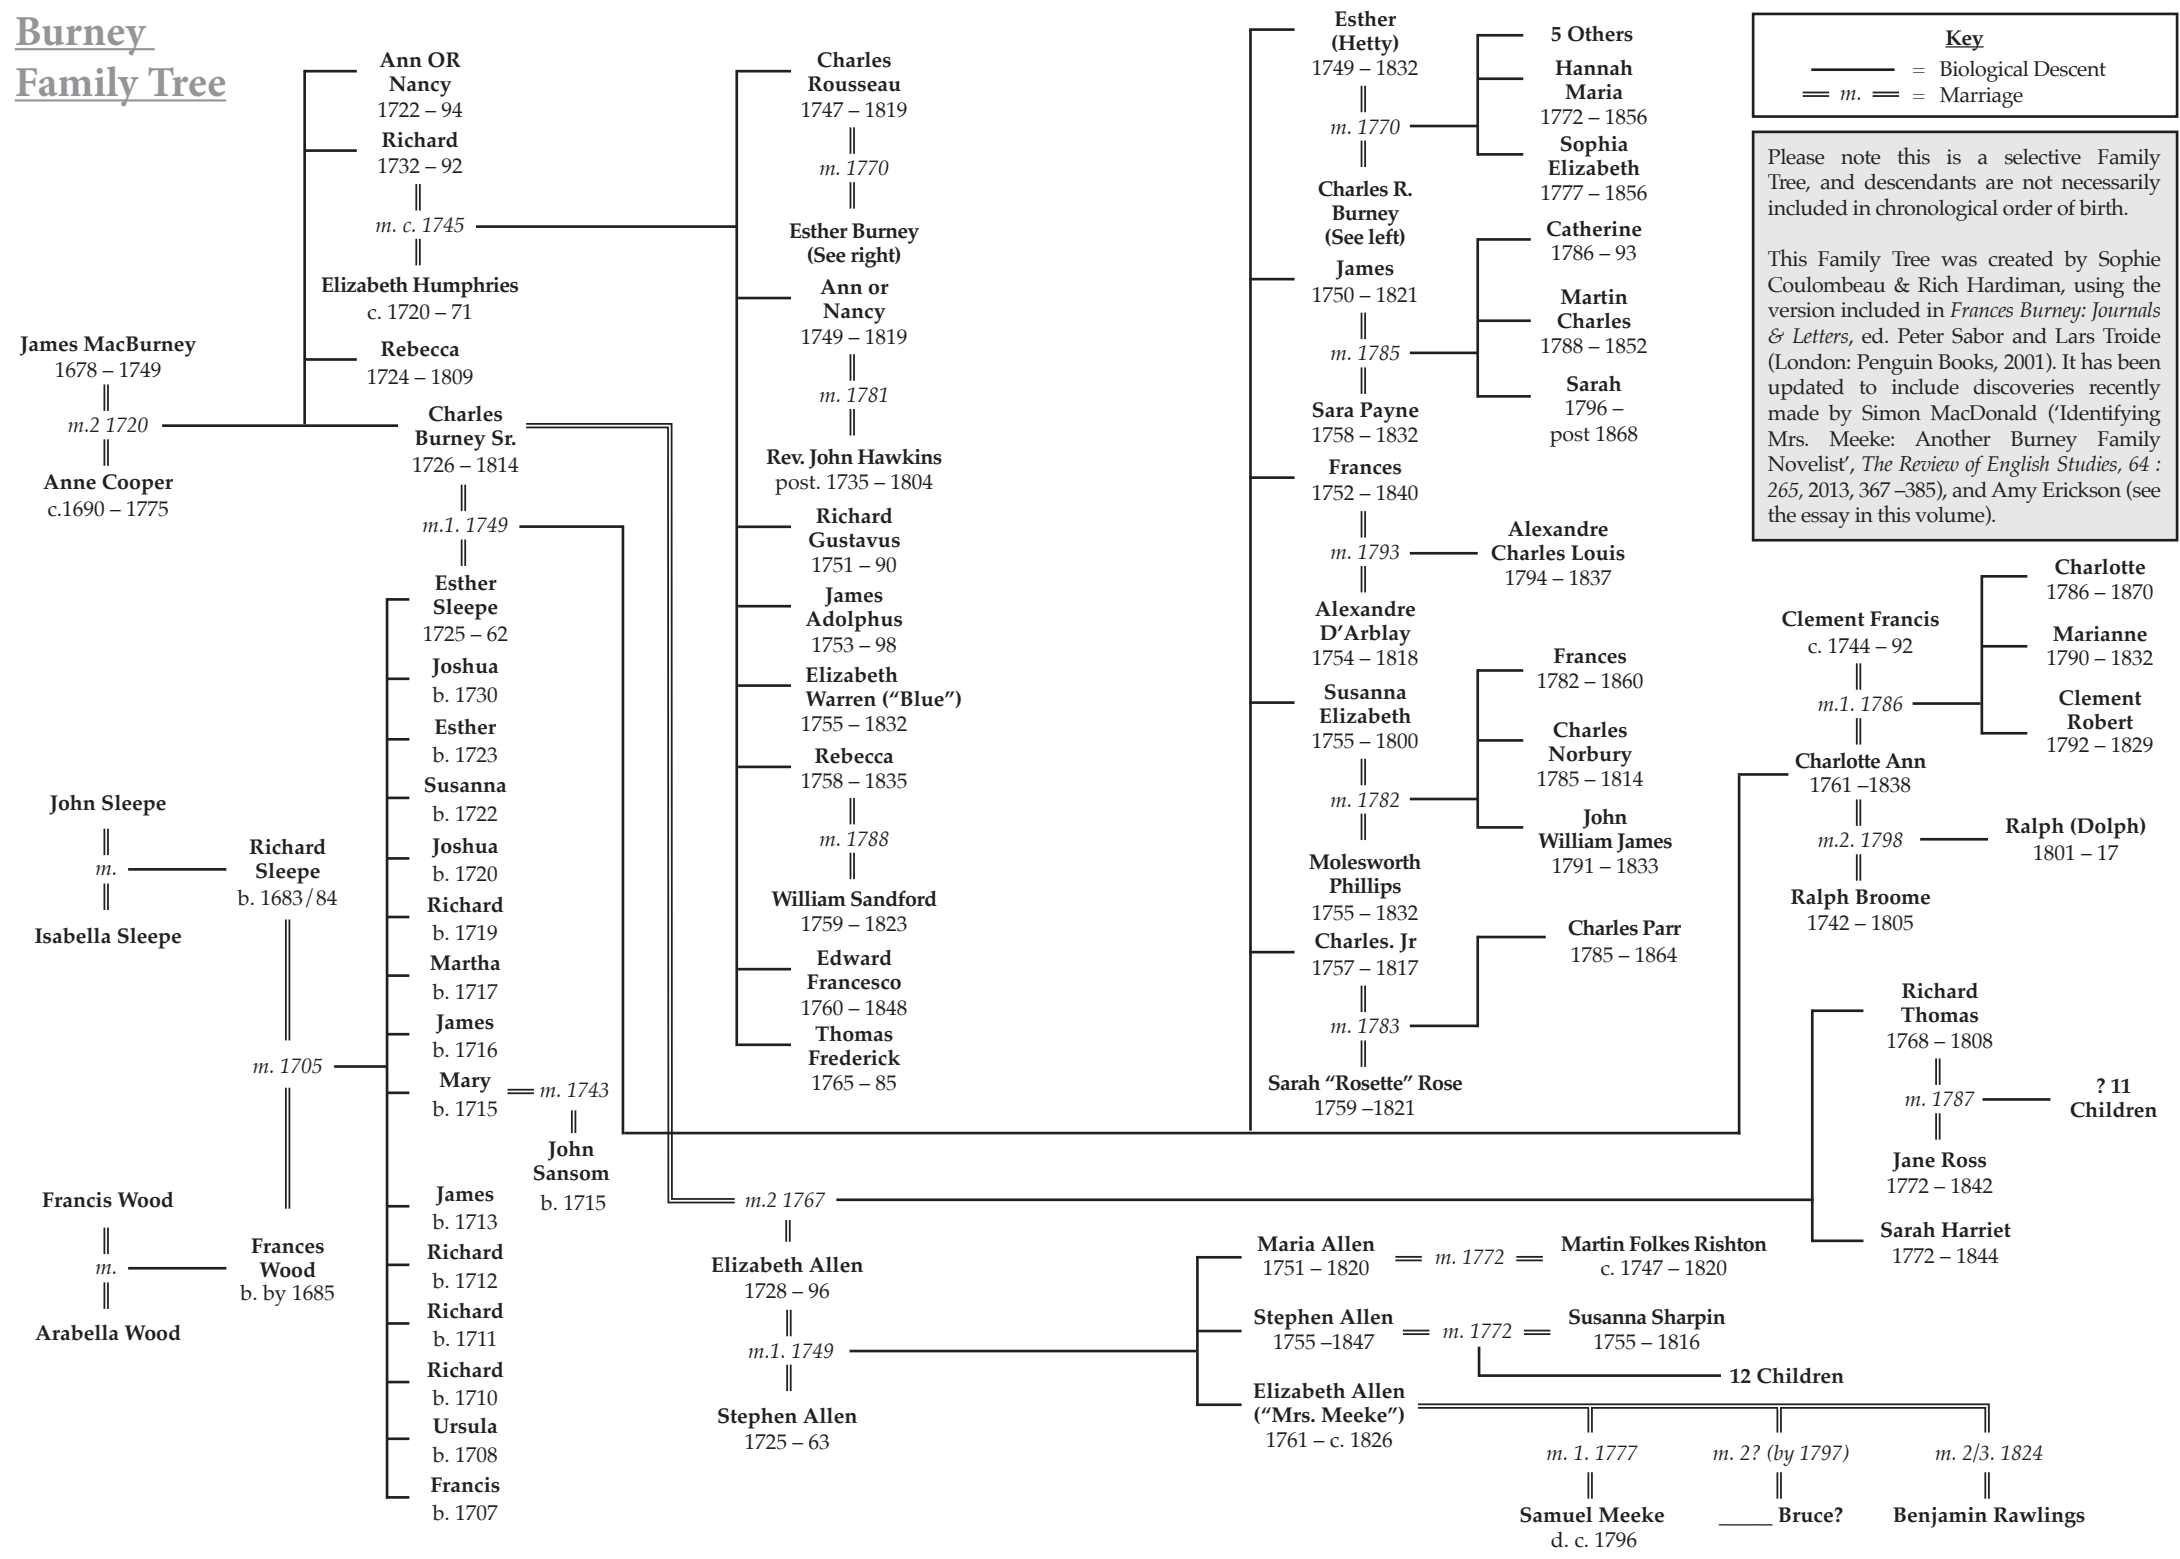

Citation for final published version:

Coulombeau, Sophie 2018. Introduction. *Eighteenth-Century Life* 42 (2) , pp. 1-11. 10.1215/00982601-4384487

Publishers page: <http://dx.doi.org/10.1215/00982601-4384487>

Burney Family Tree

James MacBurney
1678 – 1749
m.2 1720
Anne Cooper
c.1690 – 1775

Ann OR Nancy
1722 – 94
Richard
1732 – 92
m. c. 1745
Elizabeth Humphries
c. 1720 – 71
Rebecca
1724 – 1809

Charles Burney Sr.
1726 – 1814