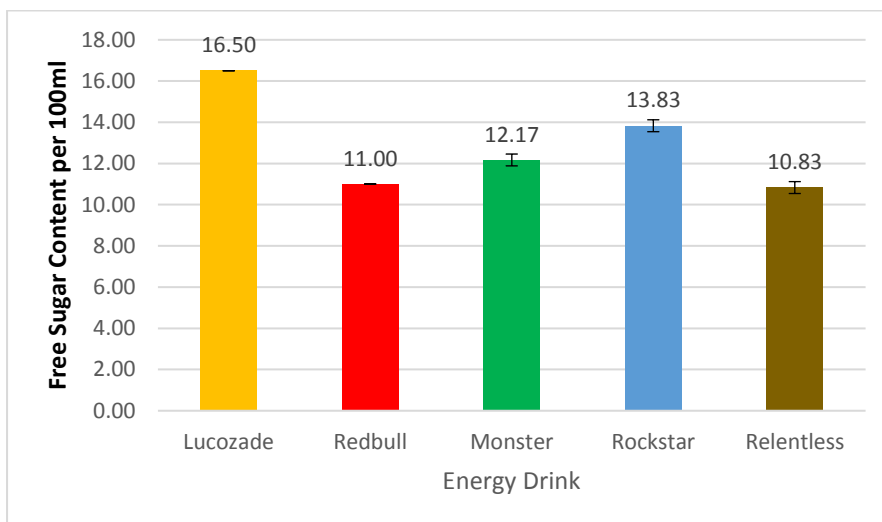

FIGURES and TABLES

Figure 1 pH values of the top 5 Selling Energy Drinks in the UK

Figure 2 Free sugar content per 100ml of the top five Selling Energy Drinks in the UK.

Table 1 Sugar Content, energy and % of daily sugar recommendation per serving of Energy Drink

Energy Drink	Sugar(g)/100 ml	Serving Size (ml)	Sugar(g)/Serving Size(ml)	% of Daily Sugar Recommendation*
Lucozade	16.5	380	62.7	170
Redbull	11.0	250	25.5	69
Monster	12.2	500	60.9	165
Rockstar	13.8	500	69.2	187
Relentless	10.8	500	54.2	146