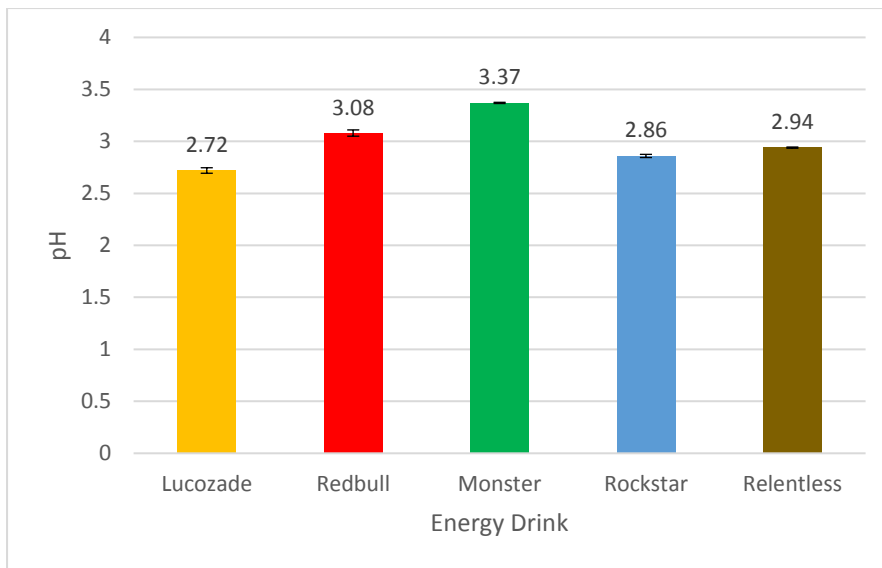

FIGURES and TABLES

Figure 1 pH values of the top 5 Selling Energy Drinks in the UK

Figure 2 Free sugar content per 100ml of the top five Selling Energy Drinks in the UK.

Table 1 Sugar Content, energy and % of daily sugar recommendation per serving of Energy Drink

Energy Drink	Sugar(g)/100 ml	Serving Size (ml)	Sugar(g)/Serving Size(ml)	% of Daily Sugar Recommendation*
Lucozade	16.5	380	62.7	170
Redbull	11.0	250	25.5	69
Monster	12.2	500	60.9	165
Rockstar	13.8	500	69.2	187
Relentless	10.8	500	54.2	146